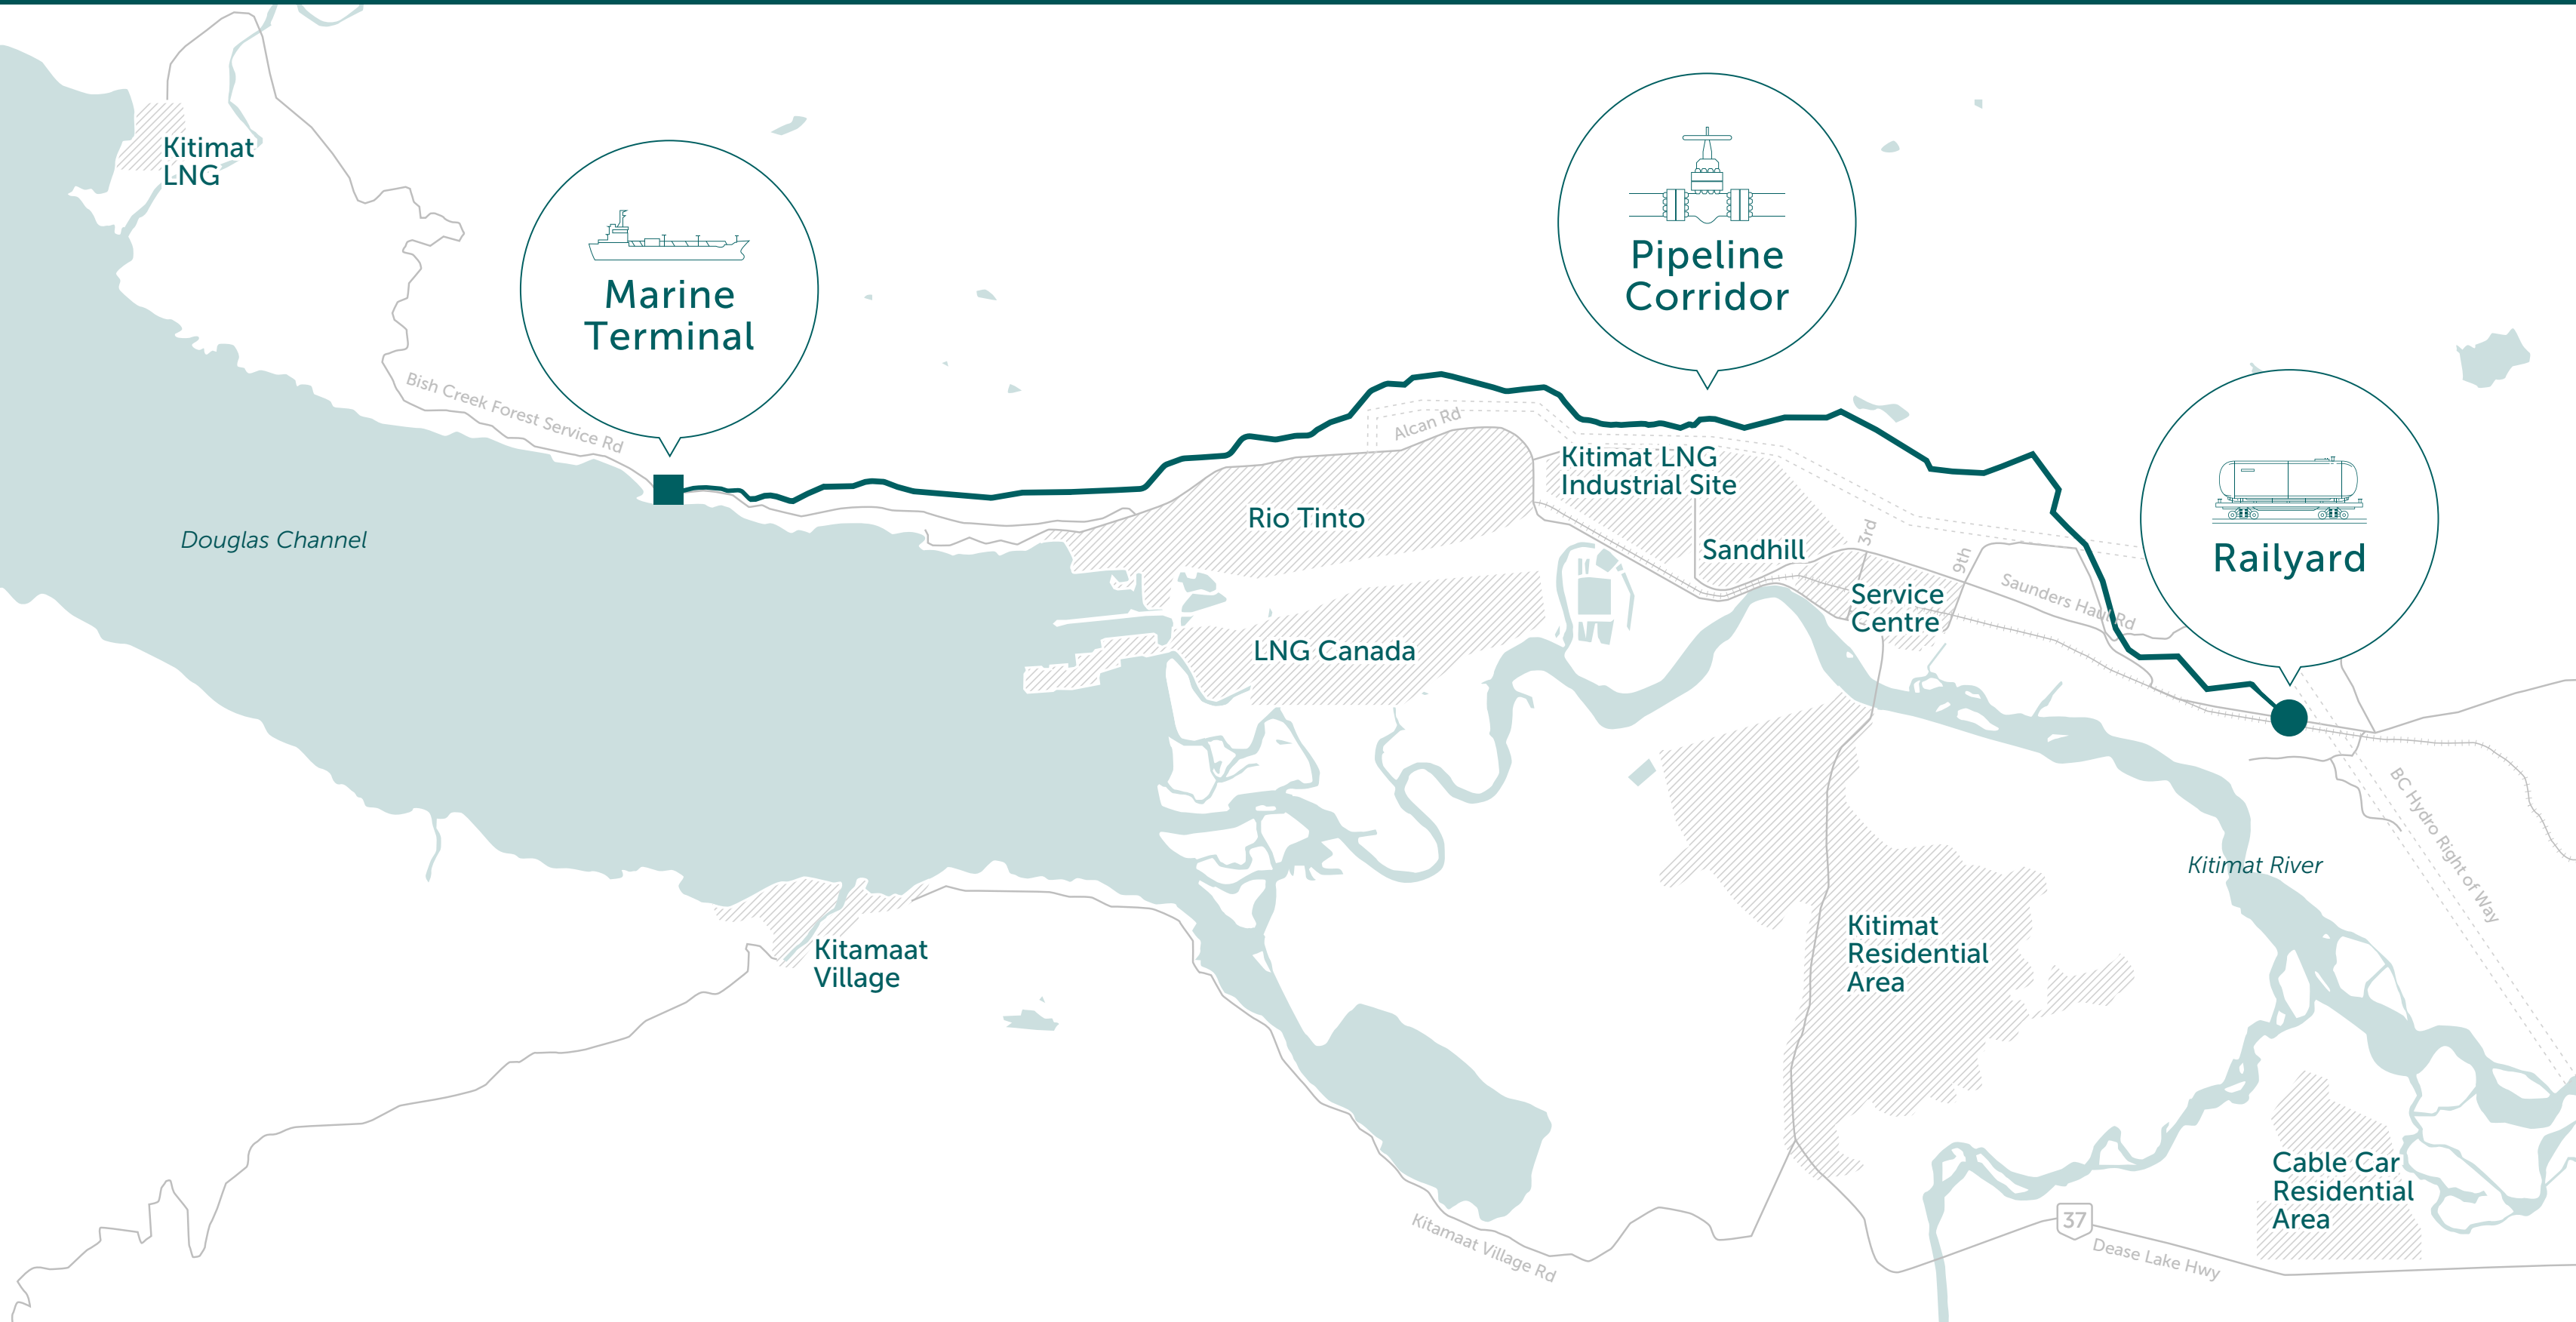

pte

Pacific Traverse  
energy

Kitimat LPG Export Project Locations

# Railyard

# Pipeline Corridor

# Marine Terminal

*Douglas Channel*

*Bish Creek Forest Service Rd*

Marine Terminal

← LPG arrives by Pipeline

**pte**

Suite 404 - 717 West Pender St.  
Vancouver, BC, Canada V6C 1G9

623-B Enterprise Ave  
Kitimat, BC, Canada V8C 2E5