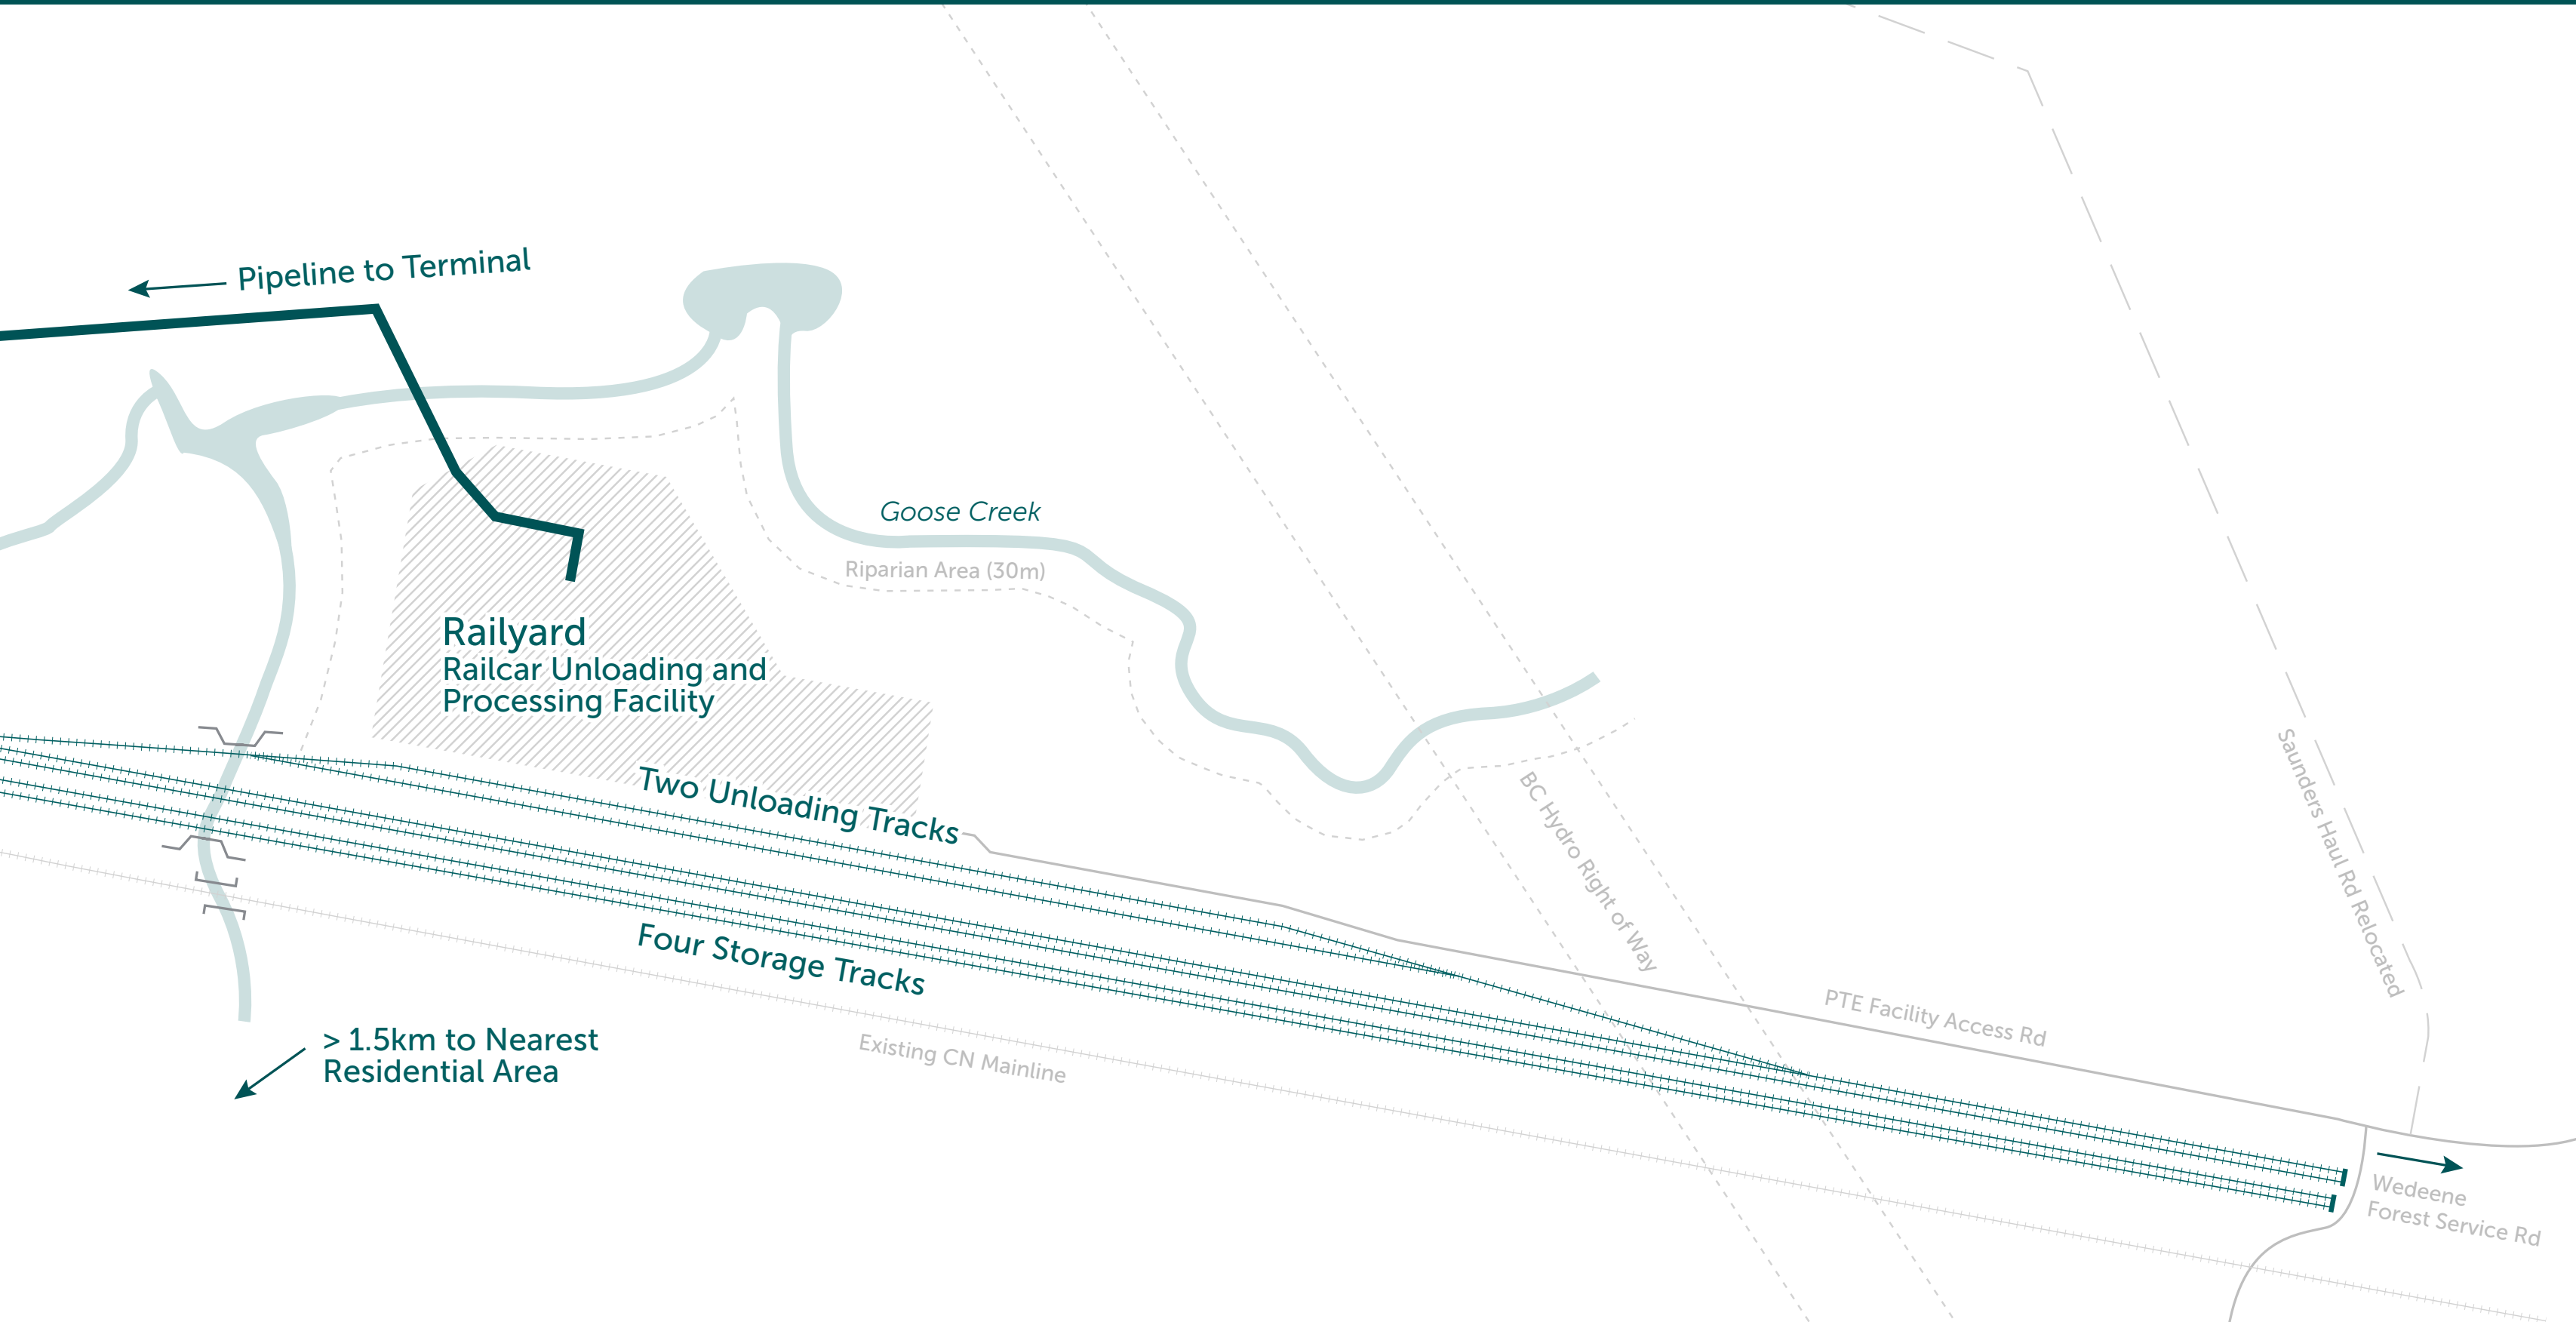

pte

Pacific Traverse  
energy

Kitimat LPG Export Project Locations

# Railyard

# Pipeline Corridor

# Marine Terminal

*Douglas Channel*

*Bish Creek Forest Service Rd*

Marine Terminal

← LPG arrives by Pipeline

**pte**

Suite 404 - 717 West Pender St.  
Vancouver, BC, Canada V6C 1G9

623-B Enterprise Ave  
Kitimat, BC, Canada V8C 2E5