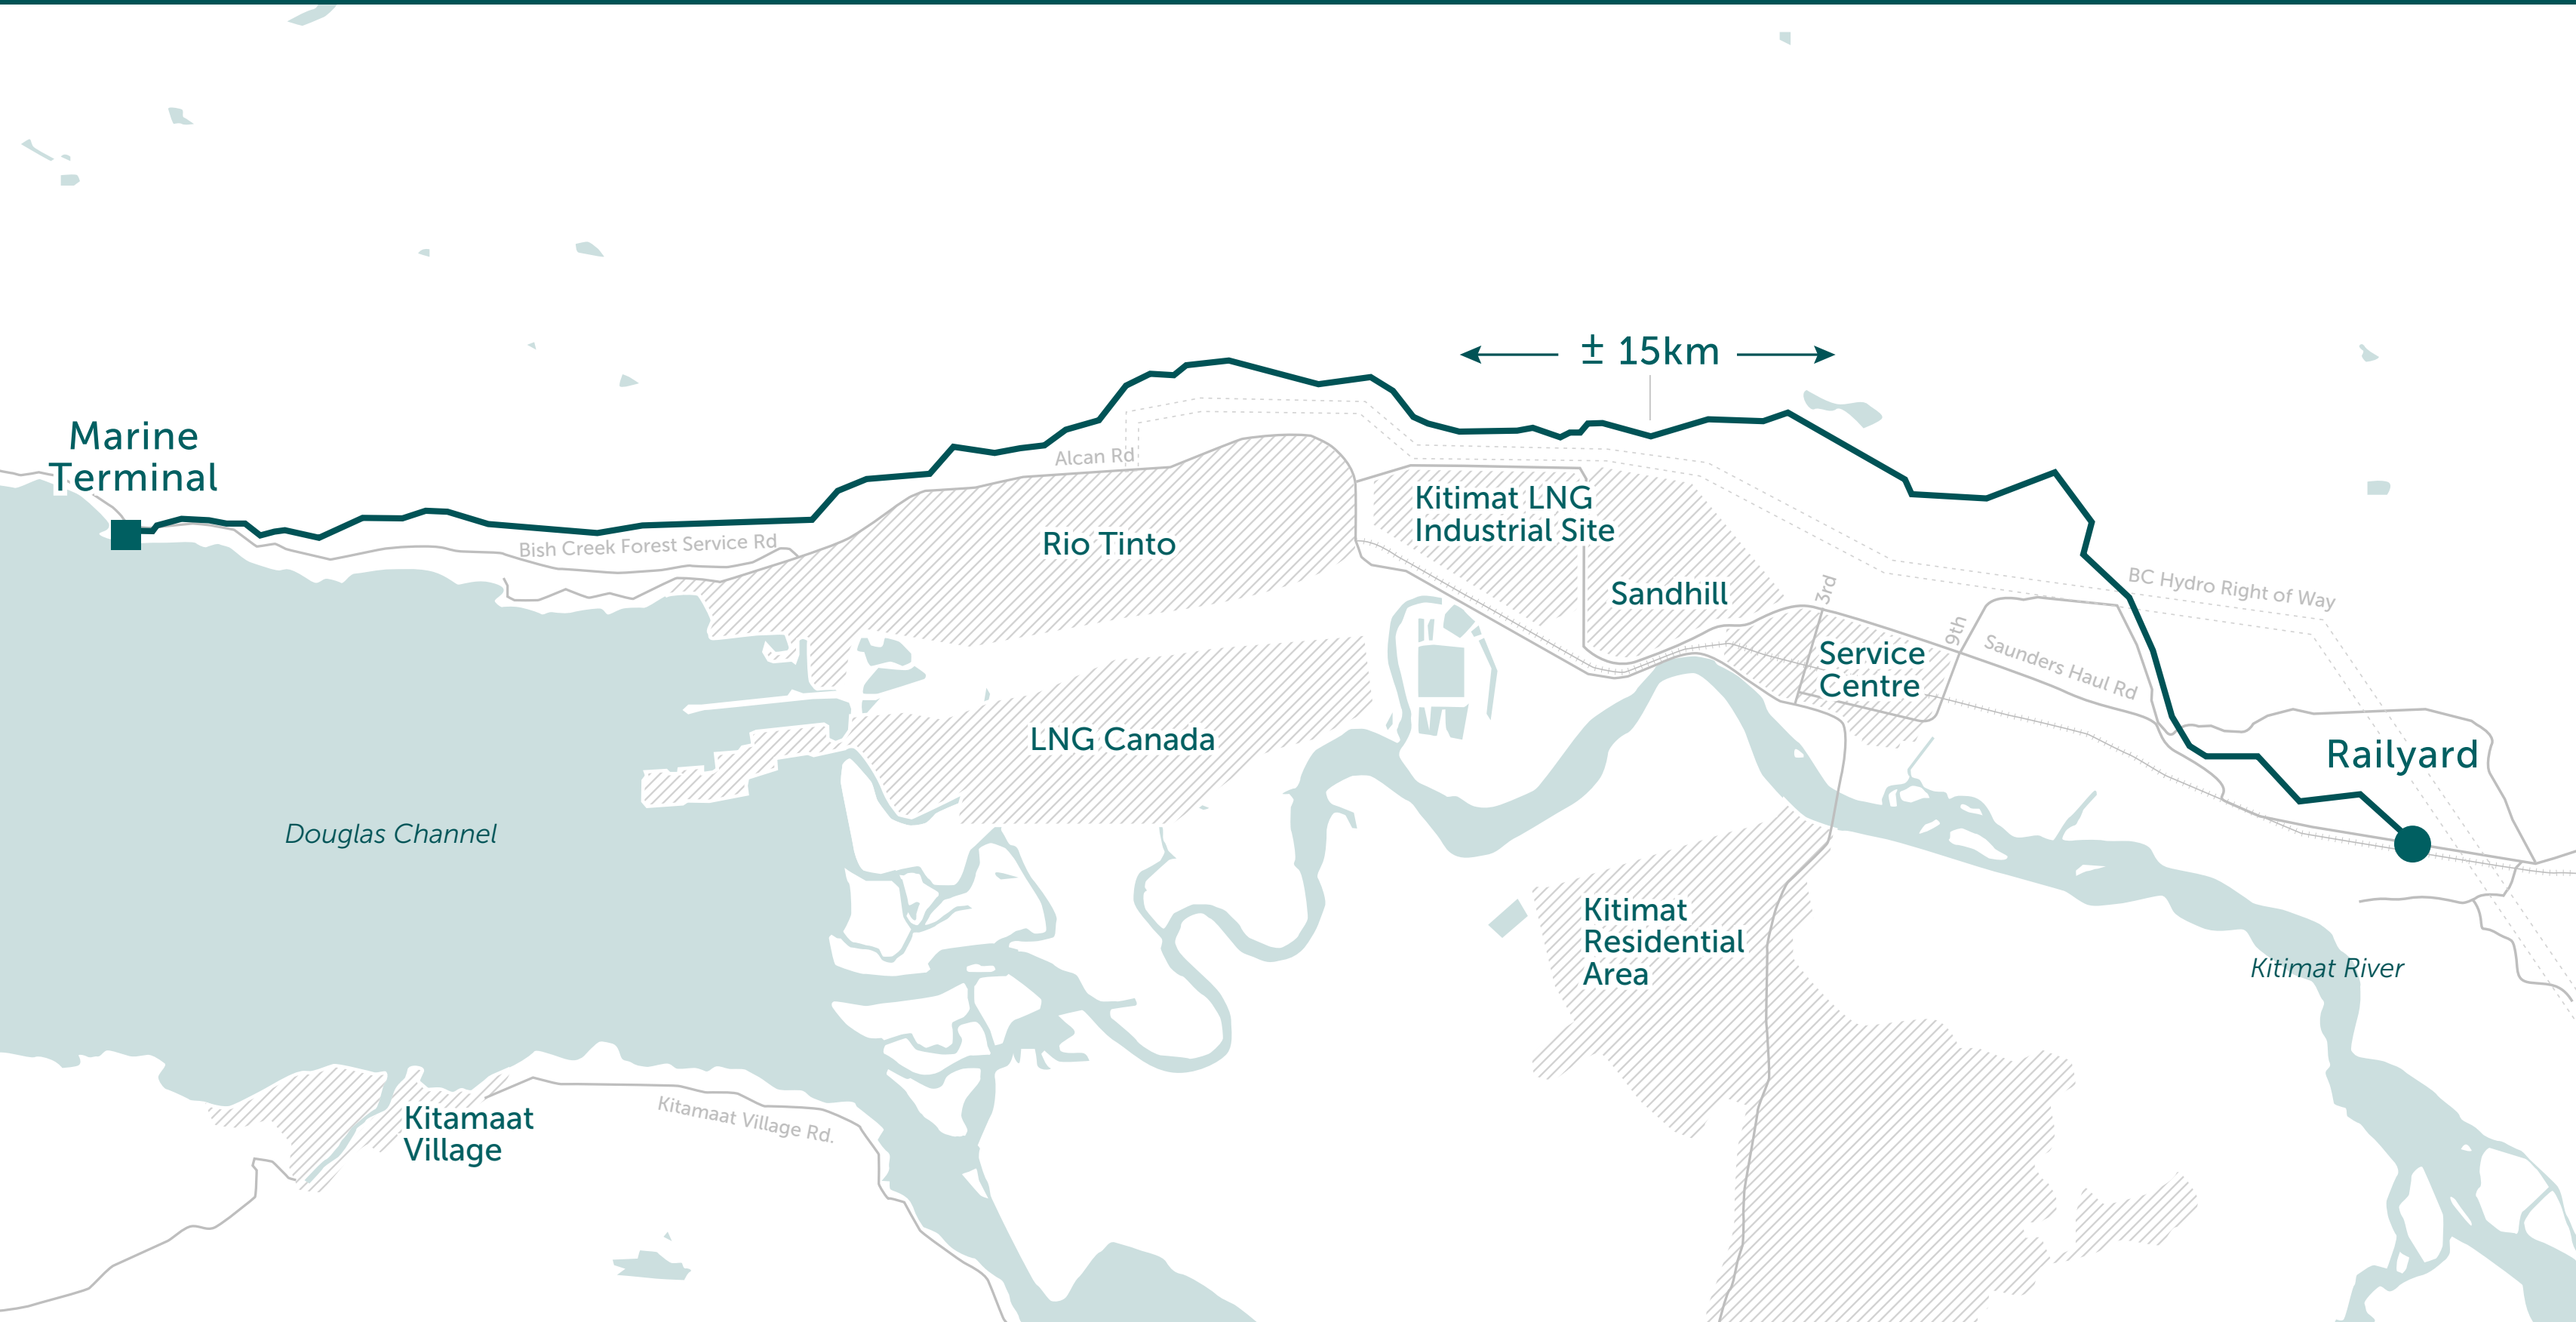

pte

Pacific Traverse  
energy

Kitimat LPG Export Project Locations

# Pipeline Corridor

# Marine Terminal

*Douglas Channel*

*Bish Creek Forest Service Rd*

Marine Terminal

← LPG arrives by Pipeline

**pte**

Suite 404 - 717 West Pender St.  
Vancouver, BC, Canada V6C 1G9

623-B Enterprise Ave  
Kitimat, BC, Canada V8C 2E5